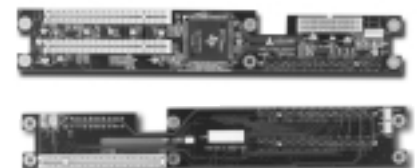

HPM-4S		Single System	
PCI CPU	1	AT	
PCI	3	ATX	√
ISA		Screw T.	

HBP-6S		Single System	
ISA CPU		AT	√
PCI		ATX	
ISA	5	Screw T.	√

HPM-5S		Single System	
PCI CPU	1	AT	
PCI	5	ATX	√
ISA		Screw T.	

HPCI-6S		Single System	
PICMG CPU	1	AT	√
PCI	3	ATX	
ISA	2	Screw T.	√

HPCI-6S4		Single System	
PICMG CPU	1	AT	√
PCI	4	ATX	√
ISA	1	Screw T.	√

HPCI-8S4		Single System	
PICMG CPU	2	AT	√
PCI	4	ATX	√
ISA	3	Screw T.	√

HBP-4S		Single System	
PICMG CPU	4	AT	√
PCI		ATX	
ISA	4	Screw T.	√

HPM-D3S2		Single System	
PICMG CPU	1	AT	
PCI	2	ATX	√
ISA		Screw T.	

HPE-D3S2		Single System	
PICMG CPU	1	AT	
PCI	2	ATX	√
ISA		Screw T.	

HPCI-14S/ATX		Single System	
PICMG CPU	2	AT	√
PCI	4	ATX	√
ISA	8	Screw T.	√

← System 2 → ← System 1 →

HPCI-13SD		Dual System	
PICMG CPU	3	AT	√
PCI	6	ATX	√
ISA	4	Screw T.	√

HPCI-14S7		Single System	
PICMG CPU	2	AT	√
PCI	7	ATX	√
ISA	5	Screw T.	√

HPCI-14S12		Single System	
PICMG CPU	2	AT	√
PCI	12	ATX	√
ISA	1	Screw T.	√